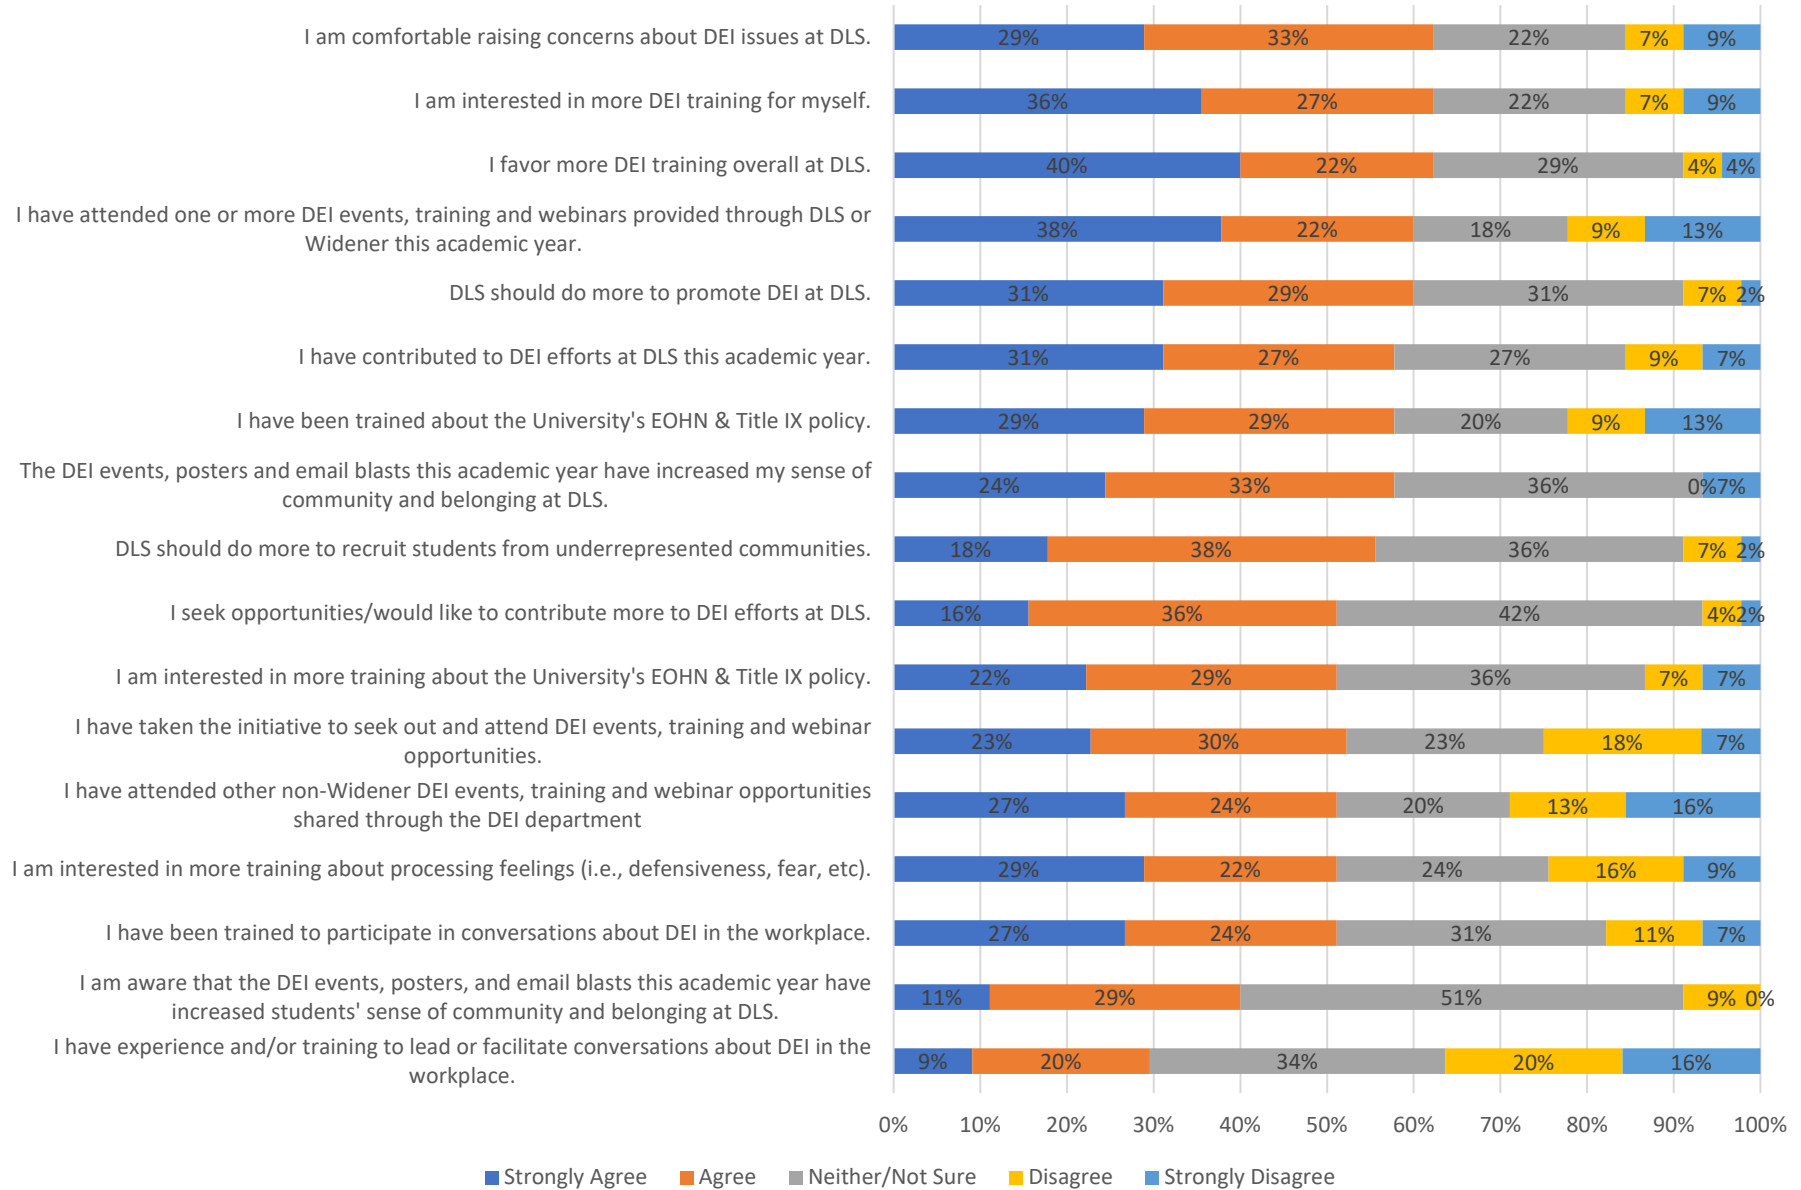

DLS DEI Faculty/Staff Survey, Spring 2023

DLS DEI Faculty/Staff Survey, Spring 2023

DLS - DEI Faculty/Staff Survey, Percentage Agreement Spring 2023 Compared to Spring 2022

DLS - DEI Faculty/Staff Survey, Percentage Agreement Spring 2023 Compared to Spring 2022

DLS - DEI Faculty/Staff Survey, Percentage Agreement Spring 2023 Compared to Spring 2022

DLS - DEI Faculty/Staff Survey, Percentage Agreement Spring 2023 Compared to Spring 2022

DLS - DEI Faculty/Staff Survey, Percentage Agreement Spring 2023 Compared to Spring 2022

DLS - DEI Faculty/Staff Survey, Percentage Agreement

Spring 2023 Compared to Spring 2022