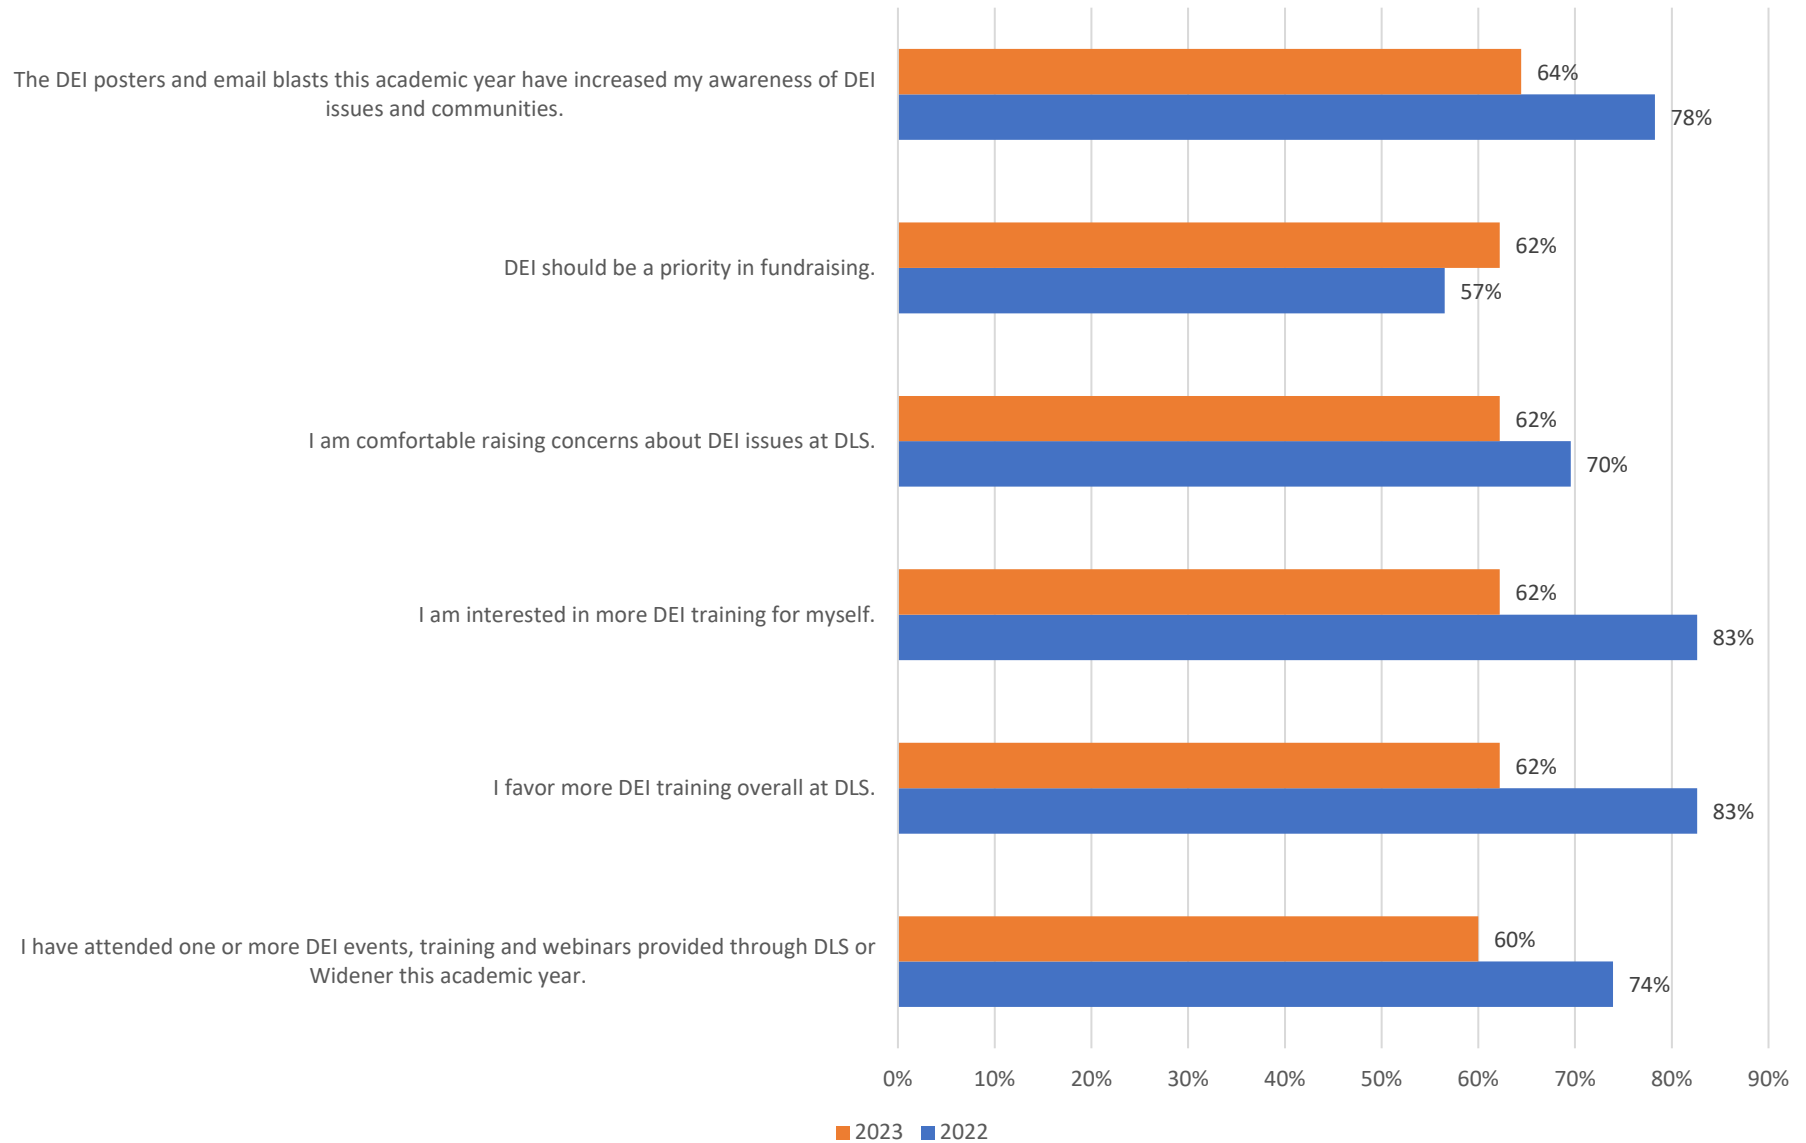

DLS DEI Faculty/Staff Survey, Spring 2023

DLS DEI Faculty/Staff Survey, Spring 2023

DLS - DEI Faculty/Staff Survey, Percentage Agreement Spring 2023 Compared to Spring 2022

DLS - DEI Faculty/Staff Survey, Percentage Agreement Spring 2023 Compared to Spring 2022

DLS - DEI Faculty/Staff Survey, Percentage Agreement Spring 2023 Compared to Spring 2022

DLS - DEI Faculty/Staff Survey, Percentage Agreement Spring 2023 Compared to Spring 2022

DLS - DEI Faculty/Staff Survey, Percentage Agreement Spring 2023 Compared to Spring 2022

DLS - DEI Faculty/Staff Survey, Percentage Agreement

Spring 2023 Compared to Spring 2022