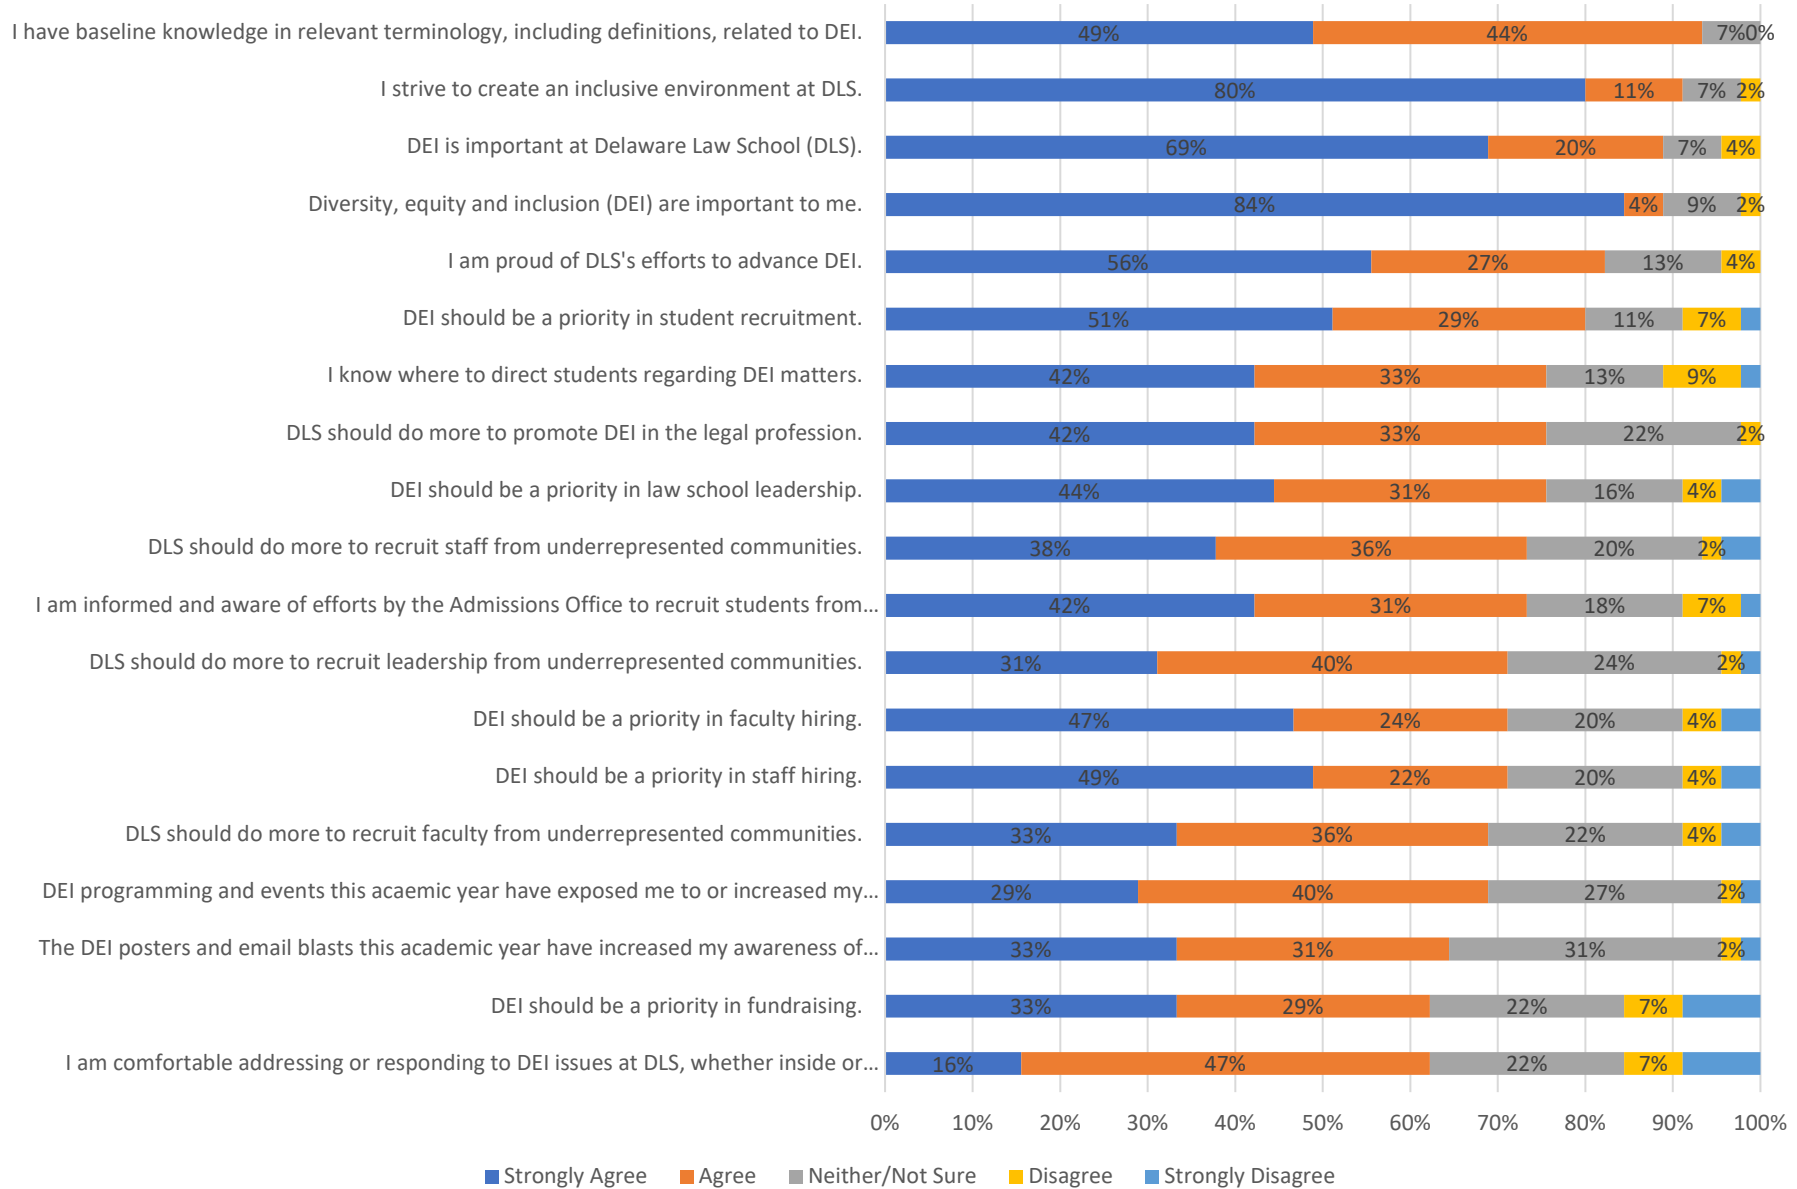

DLS DEI Faculty/Staff Survey, Spring 2023

DLS DEI Faculty/Staff Survey, Spring 2023

DLS - DEI Faculty/Staff Survey, Percentage Agreement Spring 2023 Compared to Spring 2022

DLS - DEI Faculty/Staff Survey, Percentage Agreement Spring 2023 Compared to Spring 2022

DLS - DEI Faculty/Staff Survey, Percentage Agreement Spring 2023 Compared to Spring 2022

DLS - DEI Faculty/Staff Survey, Percentage Agreement Spring 2023 Compared to Spring 2022

DLS - DEI Faculty/Staff Survey, Percentage Agreement Spring 2023 Compared to Spring 2022

DLS - DEI Faculty/Staff Survey, Percentage Agreement

Spring 2023 Compared to Spring 2022